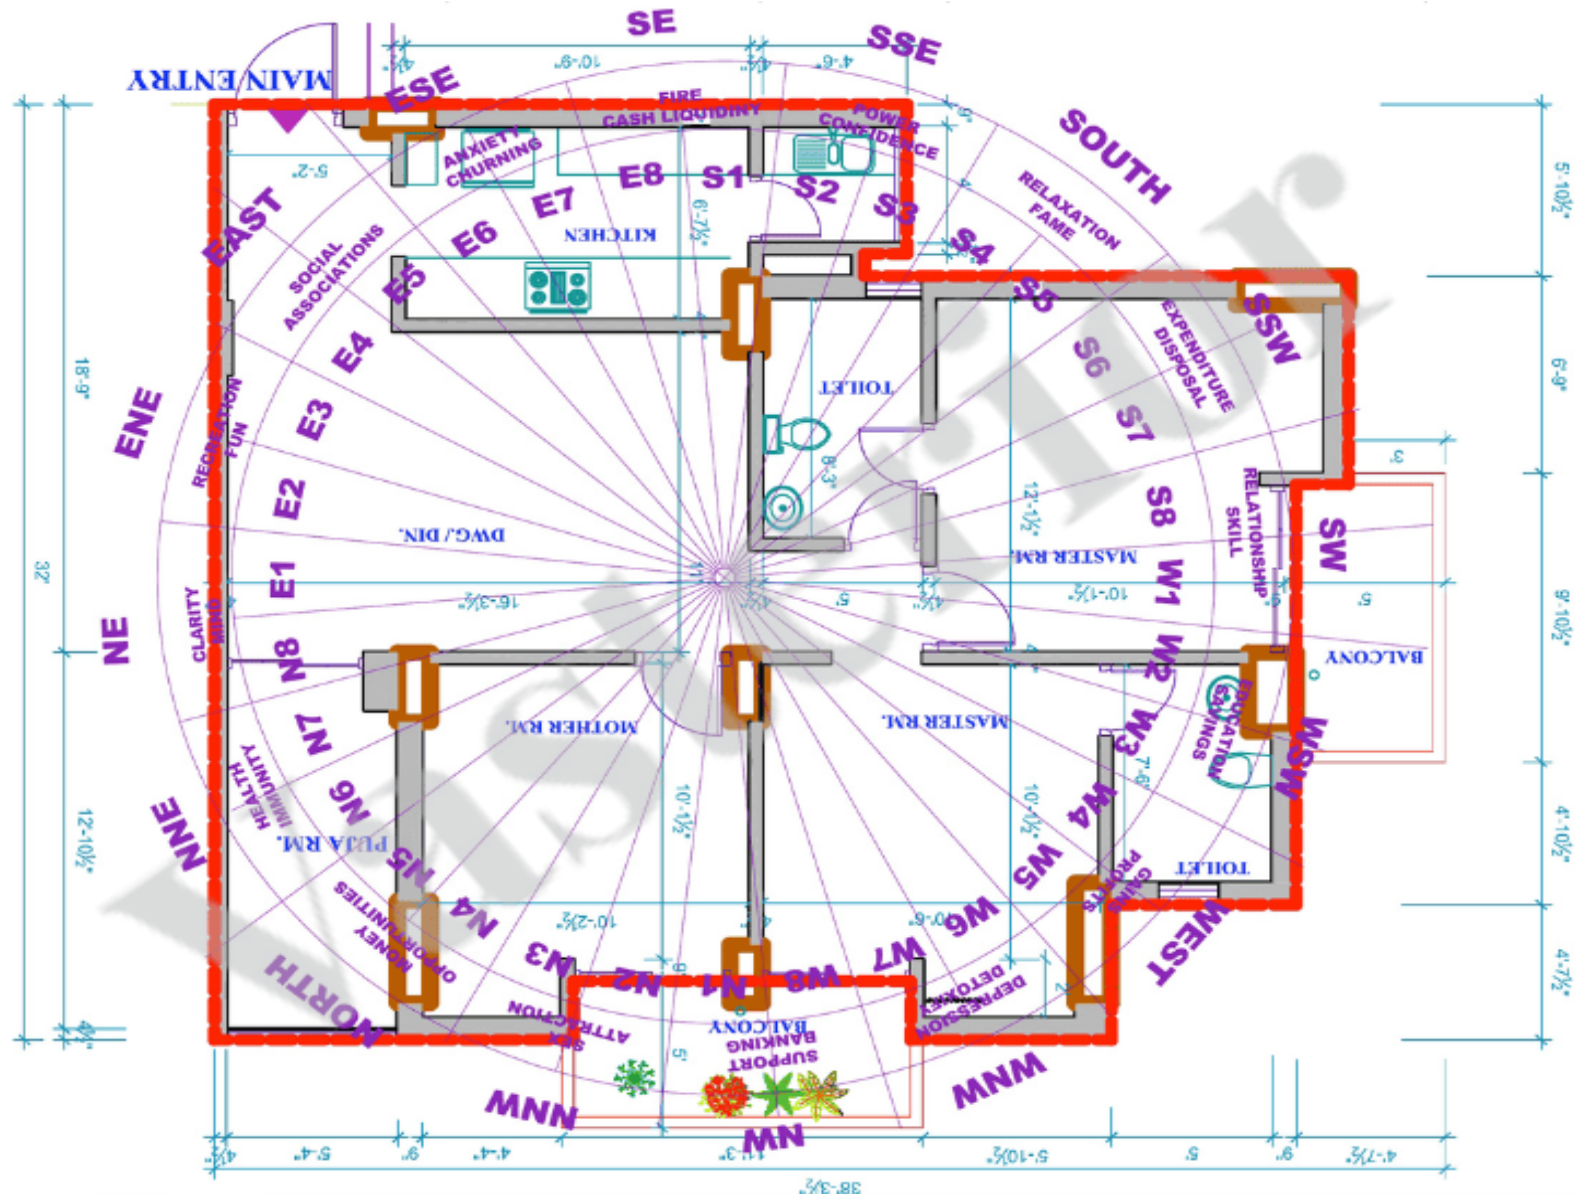

Zonal Strength Chart

Site Ariel View

Architectural Floor Plan

Vastu Grid with Balcony

Vastu Grid without Balcony

Furniture + Vastu Overlay

Vastu Marma Grid

Energy Flow Diagram