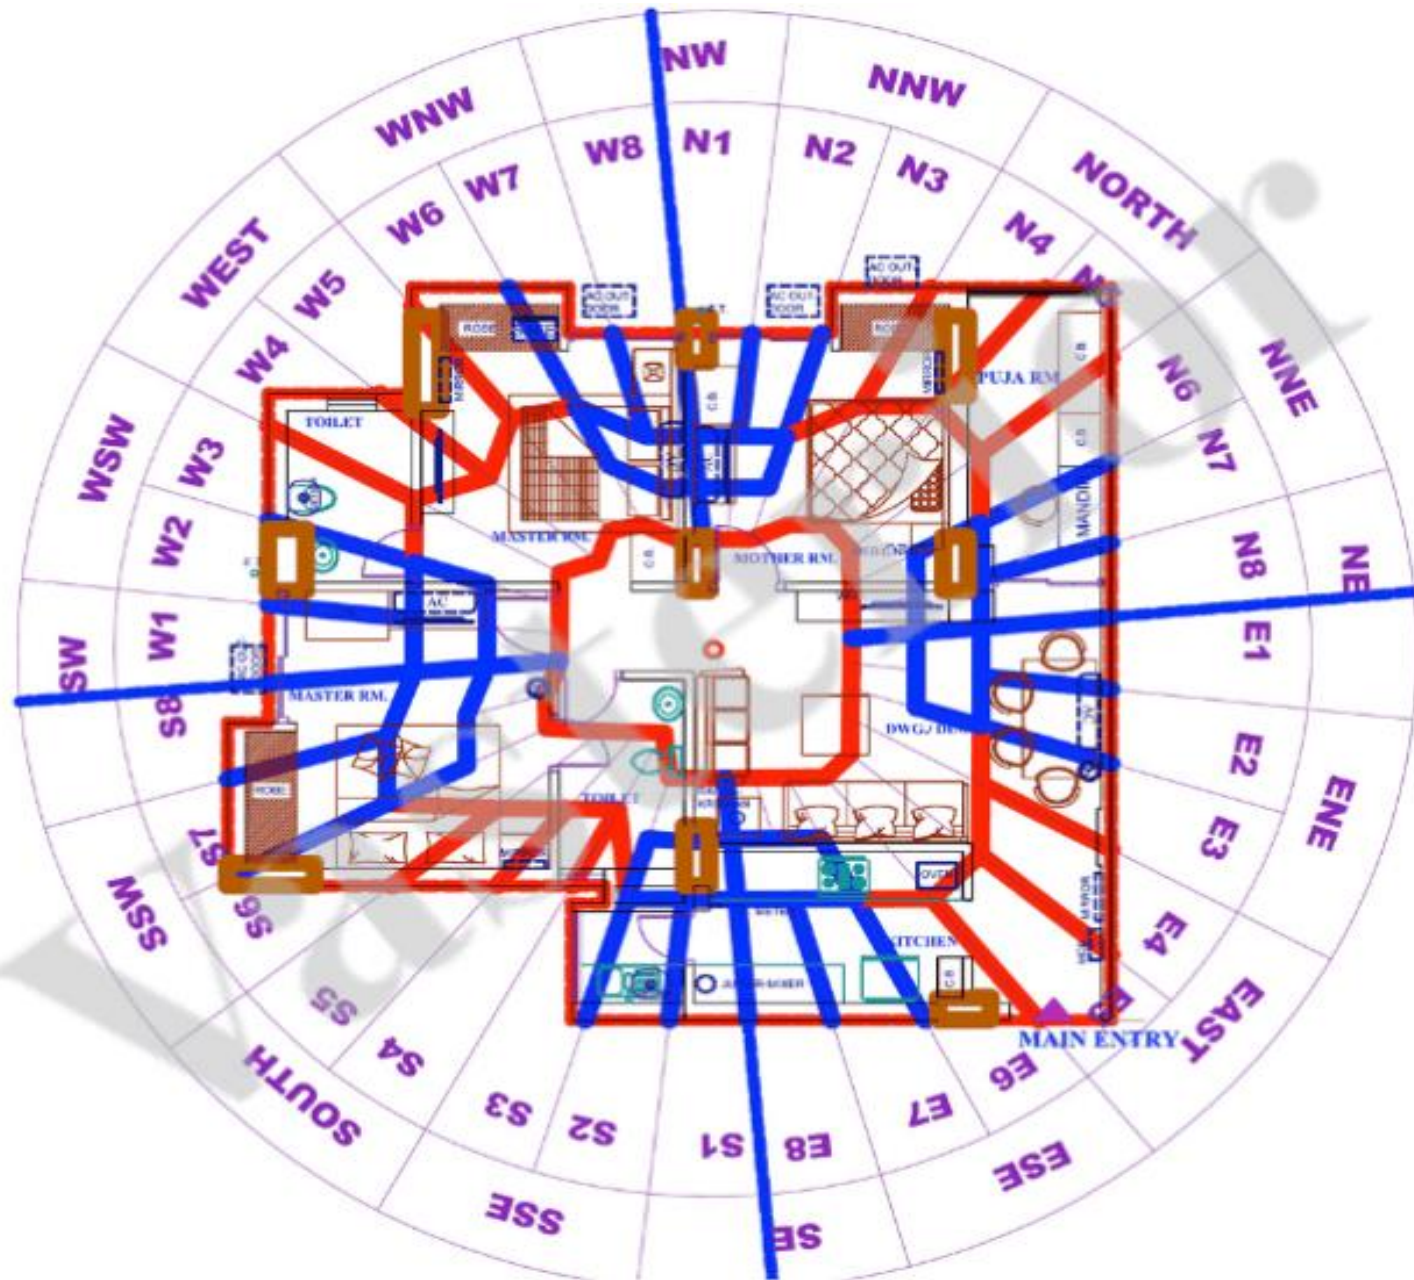

Zonal Strength Chart

Site Ariel View

Architectural Floor Plan

Vastu Grid with Balcony

Vastu Grid without Balcony

Furniture + Vastu Overlay

Vastu Marma Grid

Energy Flow Diagram