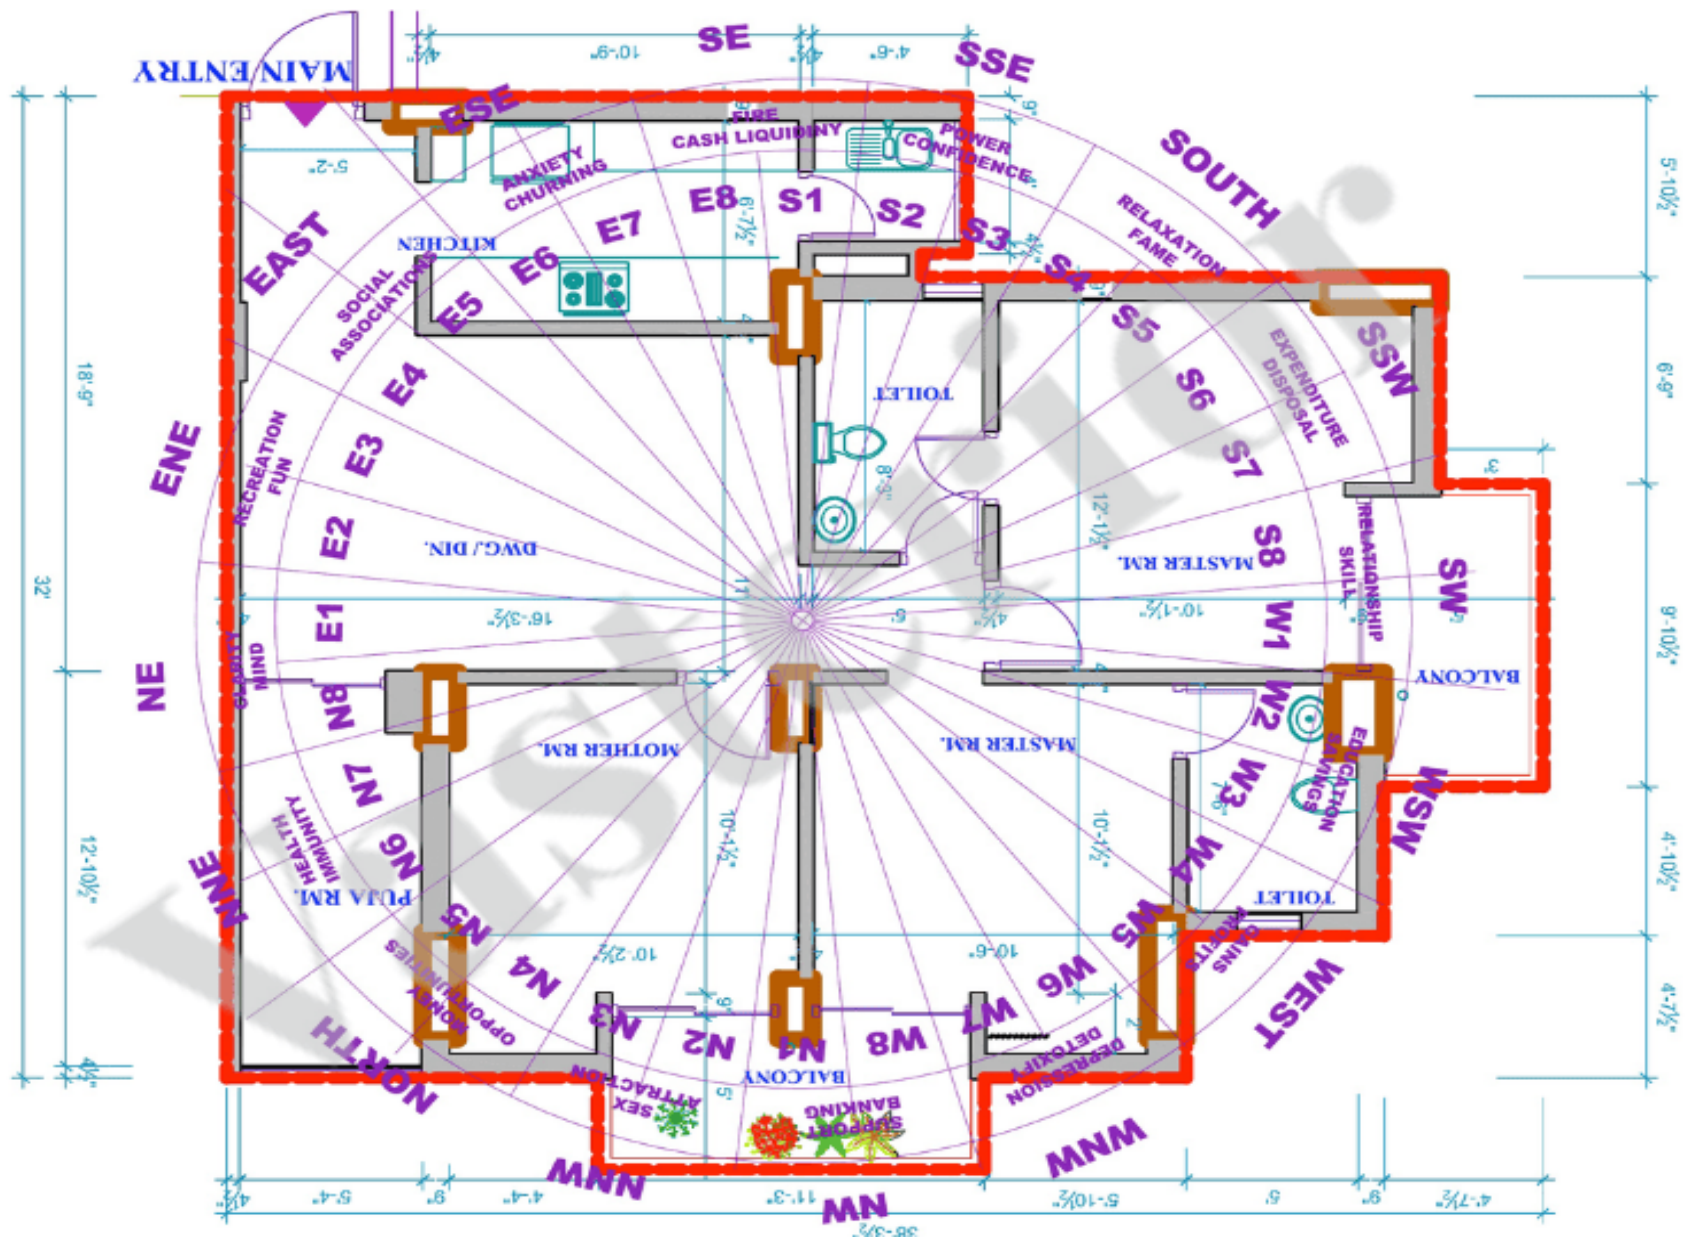

Zonal Strength Chart

Site Ariel View

Architectural Floor Plan

Vastu Grid with Balcony

Vastu Grid without Balcony

Furniture + Vastu Overlay

Vastu Marma Grid

Energy Flow Diagram